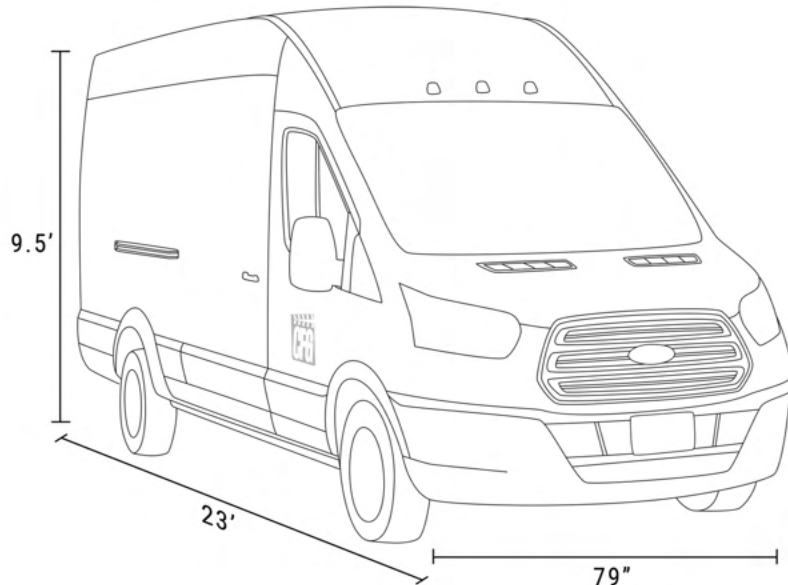

# 2 TON SPRINTER

## VEHICLE

Ford Transit XL-Hi Roof  
20,000lb GVWR  
10' Clearance  
Full-size liftgate