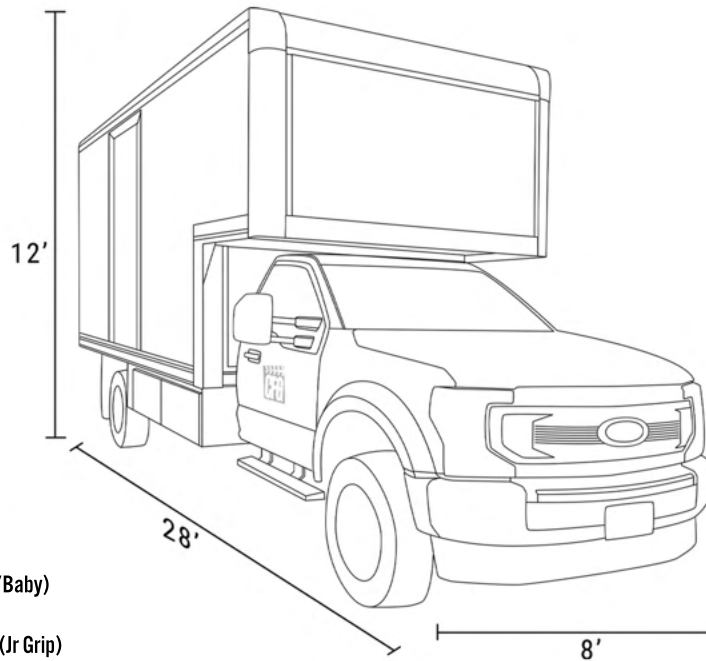

3 TON TRUCK

VEHICLE

3 Ton Truck
20,000lb GVWR
12'6" Clearance
Large Liftgate

STANDS

- (2) C-Stand 24"
- (10) C-Stand 40"
- (3) Combo Caster Adapter
- (2) Combo Stand 2-Rise Low (Jr/Baby)
- (5) Combo Stand 3-Rise (Jr Grip)
- (2) Combo Stand Mambo 4-Rise (Jr Grip)
- (4) Hi Roller 3-Rise